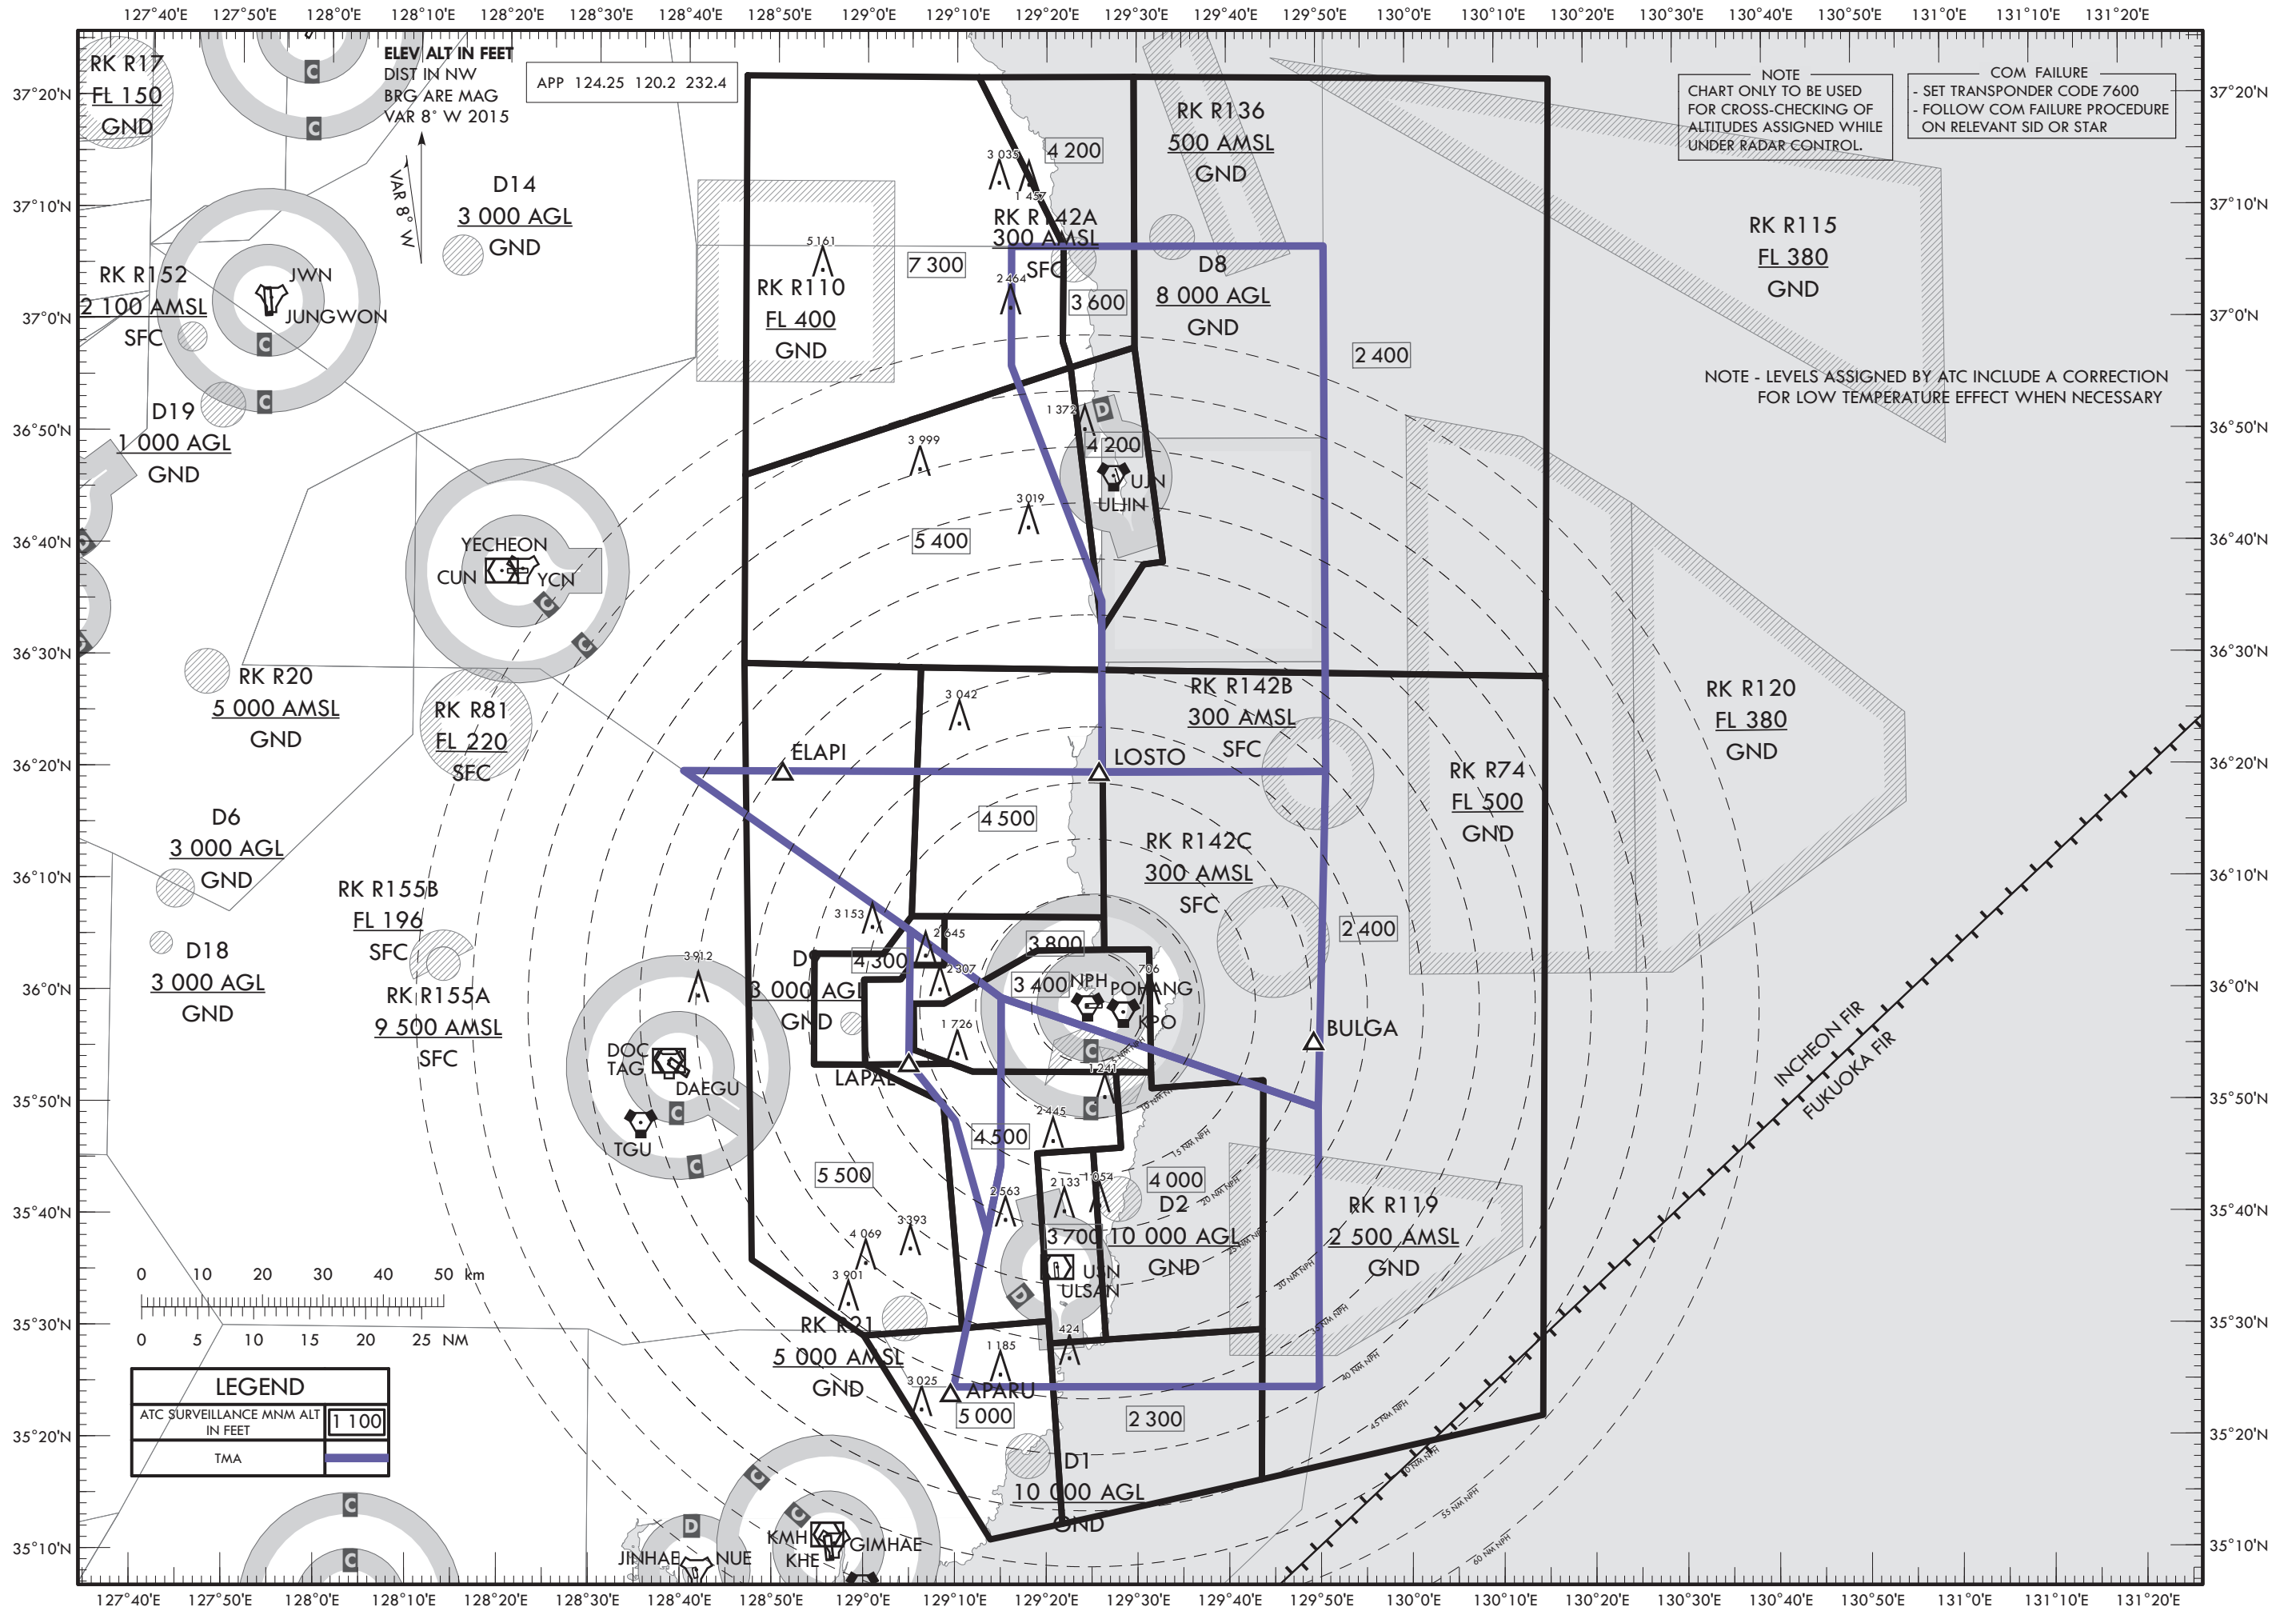

ATC SURVEILLANCE MINIMUM ALTITUDE CHART

POHANG/Pohang Gyeongju(RKTH)

Change : Information of aerodrome name(Pohang → Pohang Gyeongju).

PUBLISHED BY THE OFFICE OF CIVIL AVIATION, MINISTRY OF LAND, INFRASTRUCTURE AND TRANSPORT.
REPUBLIC OF KOREA

OFFICE OF CIVIL AVIATION

AIRAC AIP AMDT 6/22
Effective : 1600UTC 13 JUL 2022